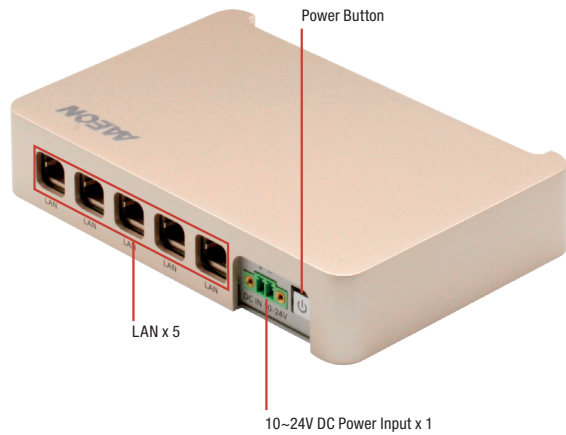

Front View

Rear View

Features

- NVIDIA Jetson nano
- Quad Core ARM A57 Processor
- 4GB LPDDR4 + 16GB Micro-SD or eMMC
- LAN x 5
- USB 3.2 Gen 1 x 4
- 10-24Vdc Power input

Specifications

System	
AI Accelerator	Nvidia Jetson Nano
CPU	Quad Core ARM® Cortex®-A57 MPCore Processor
System Memory	4GB LPDDR4
Storage Device	16GB Micro-SD or eMMC
Display Interface	HDMI 2.0
Ethernet	10/100/1000Base-TX x 5
I/O	USB 3.2 Gen 1 x 4 LAN x 5 RS-232 x 2 HDMI x 1 Micro-USB for Flash OS x 1 DC Power Input x 1 Power Button x 1 Recovery Button x 1
Expansion	—
Indicator	Power LED x 1
OS Support	ACLinux 4.9 or above (Compatible with Ubuntu 18.04)
Power Supply	
Power Requirement	10 ~ 24V DC with 2-pin terminal block
Mechanical	
Mounting	Wallmount
Dimensions (W x D x H)	6.06" x 3.98" x 1.18" (154 mm x 101 mm x 30 mm)
Gross Weight	4.40 lbs (2 Kg)
Net Weight	2.20 lbs (1 Kg)
Environmental	
Operating Temperature	-4°F ~ 140°F (-20°C ~ 60°C, according to IEC60068-2 with 0.5 m/s AirFlow)
Storage Temperature	-49°F ~ 176°F (-45°C ~ 80°C)
Storage Humidity	95% @ 40°C, non-condensing
Anti-Vibration	3 Grms/ 5 ~ 500Hz/ operation – MicroSD or eMMC
Certification	CE/FCC class A