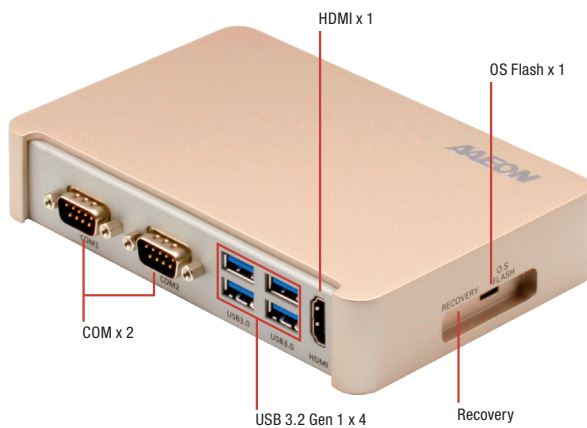

### Features

- NVIDIA Jetson nano
- Quad Core ARM A57 Processor
- 4GB LPDDR4 + 16GB Micro-SD or eMMC
- LAN x 5
- USB 3.2 Gen 1 x 4
- 10-24Vdc Power input

### Specifications

System	
AI Accelerator	Nvidia Jetson Nano
CPU	Quad Core ARM® Cortex®-A57 MPCore Processor
System Memory	4GB LPDDR4
Storage Device	16GB Micro-SD or eMMC
Display Interface	HDMI 2.0
Ethernet	10/100/1000Base-TX x 5
I/O	USB 3.2 Gen 1 x 4 LAN x 5 RS-232 x 2 HDMI x 1 Micro-USB for Flash OS x 1 DC Power Input x 1 Power Button x 1 Recovery Button x 1
Expansion	—
Indicator	Power LED x 1
OS Support	ACLinux 4.9 or above (Compatible with Ubuntu 18.04)
Power Supply	
Power Requirement	10 ~ 24V DC with 2-pin terminal block
Mechanical	
Mounting	Wallmount
Dimensions (W x D x H)	6.06" x 3.98" x 1.18" (154 mm x 101 mm x 30 mm)
Gross Weight	4.40 lbs (2 Kg)
Net Weight	2.20 lbs (1 Kg)
Environmental	
Operating Temperature	-4°F ~ 140°F (-20°C ~ 60°C, according to IEC60068-2 with 0.5 m/s AirFlow)
Storage Temperature	-49°F ~ 176°F (-45°C ~ 80°C)
Storage Humidity	95% @ 40°C, non-condensing
Anti-Vibration	3 Grms/ 5 ~ 500Hz/ operation – MicroSD or eMMC
Certification	CE/FCC class A