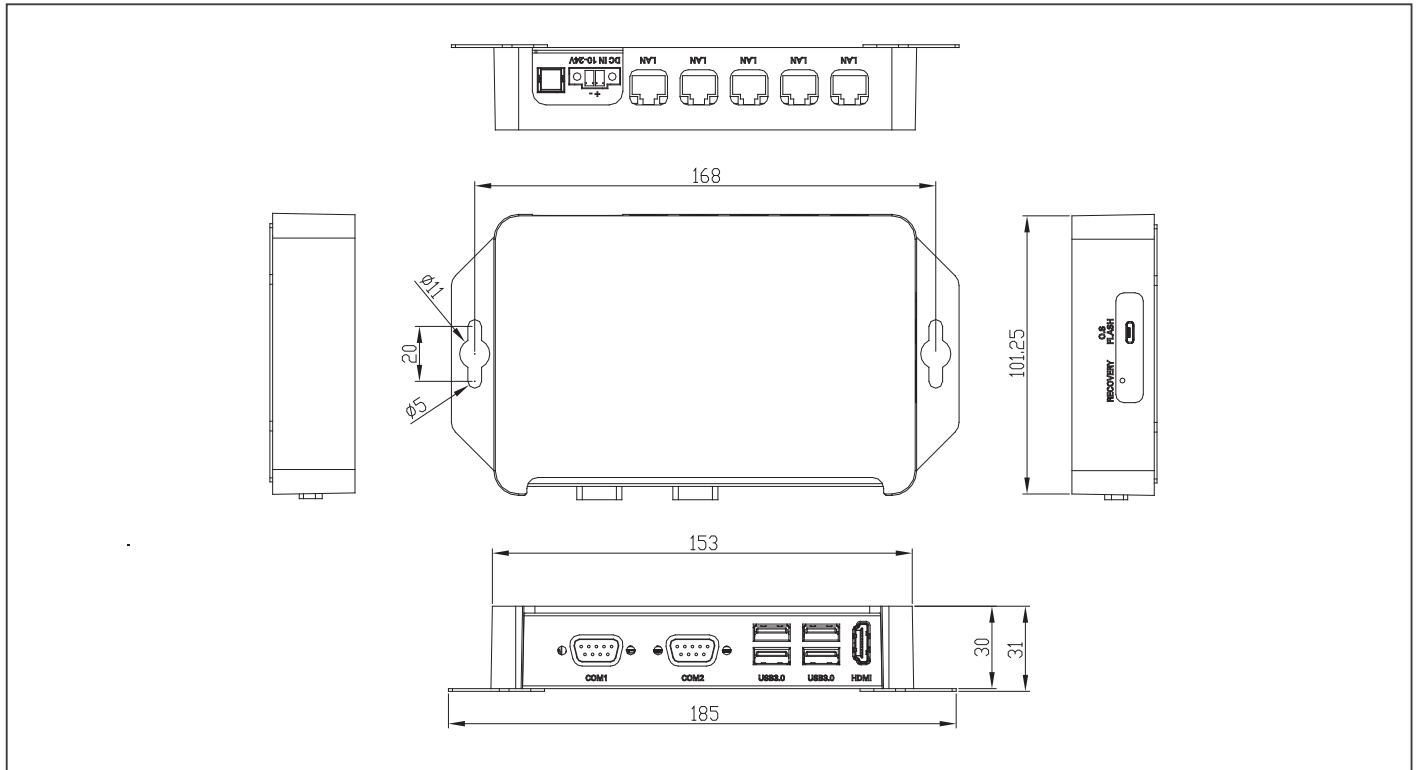

### Specifications

System	
AI Accelerator	Nvidia Jetson Nano
CPU	Quad Core ARM® Cortex®-A57 MPCore Processor
System Memory	4GB LPDDR4
Storage Device	16GB Micro-SD or eMMC
Display Interface	HDMI 2.0
Ethernet	10/100/1000Base-TX x 5
I/O	USB 3.2 Gen 1 x 4 LAN x 5 RS-232 x 2 HDMI x 1 Micro-USB for Flash OS x 1 DC Power Input x 1 Power Button x 1 Recovery Button x 1
Expansion	—
Indicator	Power LED x 1
OS Support	ACLinux 4.9 or above (Compatible with Ubuntu 18.04)
Power Supply	
Power Requirement	10 ~ 24V DC with 2-pin terminal block
Mechanical	
Mounting	Wallmount
Dimensions (W x D x H)	6.06" x 3.98" x 1.18" (154 mm x 101 mm x 30 mm)
Gross Weight	4.40 lbs (2 Kg)
Net Weight	2.20 lbs (1 Kg)
Environmental	
Operating Temperature	-4°F ~ 140°F (-20°C ~ 60°C, according to IEC60068-2 with 0.5 m/s AirFlow)
Storage Temperature	-49°F ~ 176°F (-45°C ~ 80°C)
Storage Humidity	95% @ 40°C, non-condensing
Anti-Vibration	3 Grms/ 5 ~ 500Hz/ operation – MicroSD or eMMC
Certification	CE/FCC class A

## Dimension

Unit: mm