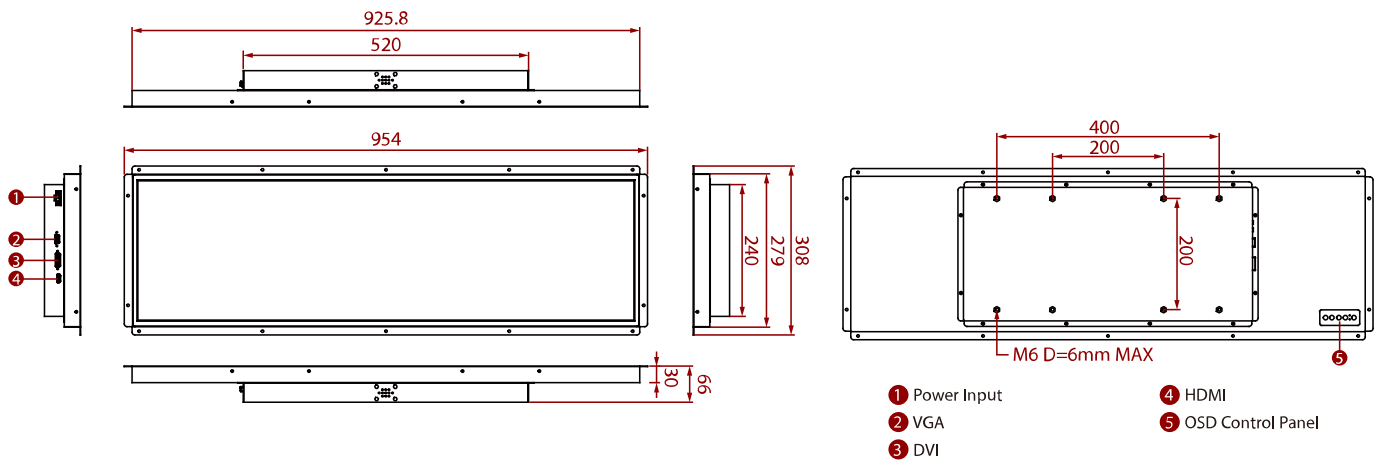

## 38" Chassis Bar Type Display

### KEY FEATURES

- 38", 1920 x 540
- HDMI, VGA, DVI-D (Single link)
- Chassis
- VESA mount
- Front IP54 waterproof and dustproof

### SPECIFICATIONS

Display			
Resolution	1920x540	Size	37.0 inches
Contrast Ratio	4000:1	Panel Brightness	1000 nits
Display Color	1073.7M Colors	View Angles	89,89,89,89
Active Area	904.32x254.34 mm	Touch / Glass	Protection Glass
Environment			
Operating Humidity	10% to 90% (non-condensing)	Operating Temperature	0~50°C
Storage Temperature	-10~60°C		
Certification			
Certification	CE, FCC		
IO Ports			
USB Port	1 x USB for Touch Screen	Video	1 x VGA 1 x HDMI (Optional) 1 x DVI (Optional)
Audio	Audio line in (3.5mm) + 2 x Speaker (Optional)		
Mechanical			
Dimension	928.3 x 282.1 x 69 mm	Mounting	VESA Mount
Enclosure	Metal	Cooling System	Fanless Design
Accessory			
Accessory	1 x VGA cable 1 x HDMI cable 100~240V AC to DC Adapter Power Cord Manual VESA screws(Varies by product)	Optional Accessory	Remote Controller (Optional,Varies by product)
Power			
Power Rating	12V DC input		

### DIMENSIONS UNIT:MM