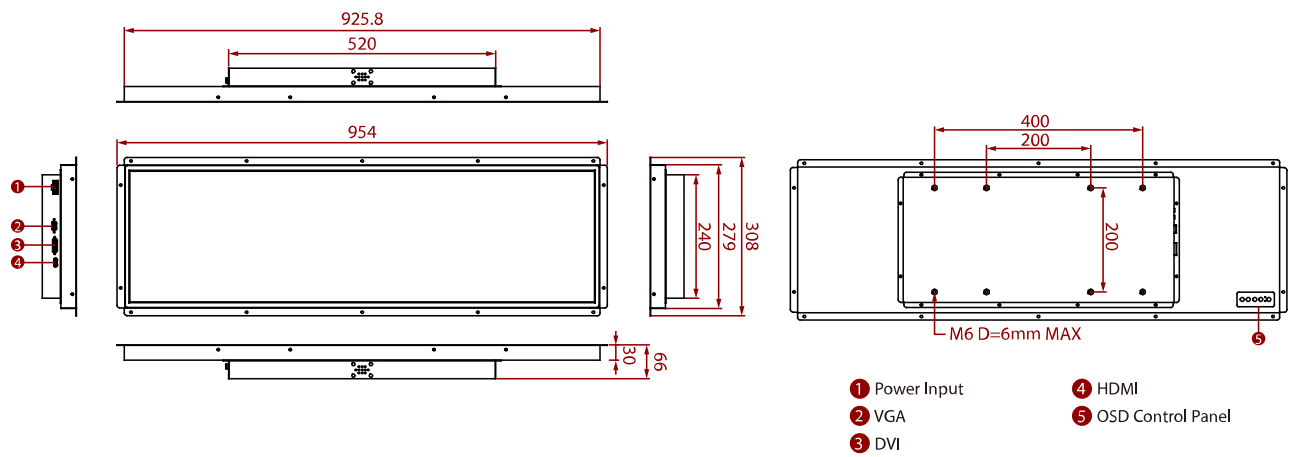

W38L100-OFA1

38" Open Frame Bar Type Display

KEY FEATURES

- 38", 1920 x 540
- HDMI, VGA, DVI
- Open frame
- VESA mount
- Front IP54 waterproof and dustproof

SPECIFICATIONS

Display			
Resolution	1920x540	Size	37.0 inches
Contrast Ratio	4000:1	Panel Brightness	1000 nits
Display Color	1073.7M Colors	View Angles	89,89,89,89
Active Area	904.32x254.34 mm	Touch / Glass	Protection Glass
Environment			
Operating Humidity	10% to 90% (non-condensing)	Operating Temperature	0~50°C
Storage Temperature	-10~60°C		
Certification			
Certification	CE, FCC		
IO Ports			
USB Port	1 x USB for Touch Screen	Video	1 x VGA 1 x HDMI (Optional) 1 x DVI (Optional)
Audio	Audio line in (3.5mm) + 2 x Speaker (Optional)		
Mechanical			
Dimension	954 x 308 x 66 mm	Mounting	VESA Mount
Enclosure	Metal	Cooling System	Fanless Design
Accessory			
Accessory	1 x VGA cable 1 x HDMI cable 100~240V AC to DC Adapter Power Cord Manual VESA screws(Varies by product)	Optional Accessory	Remote Controller (Optional,Varies by product)
Power			
Power Rating	12V DC input		

DIMENSIONS UNIT:MM

NOTE

1. This is a simplified drawing and some components are not marked in detail.
2. Please contact our sales representative if you need further product information.
3. All specifications are subject to change without prior notice.
4. The product shown in this datasheet is a standard model. For diagrams that contain customized or optional I/O, please contact the Winmate Sales Team for more information.