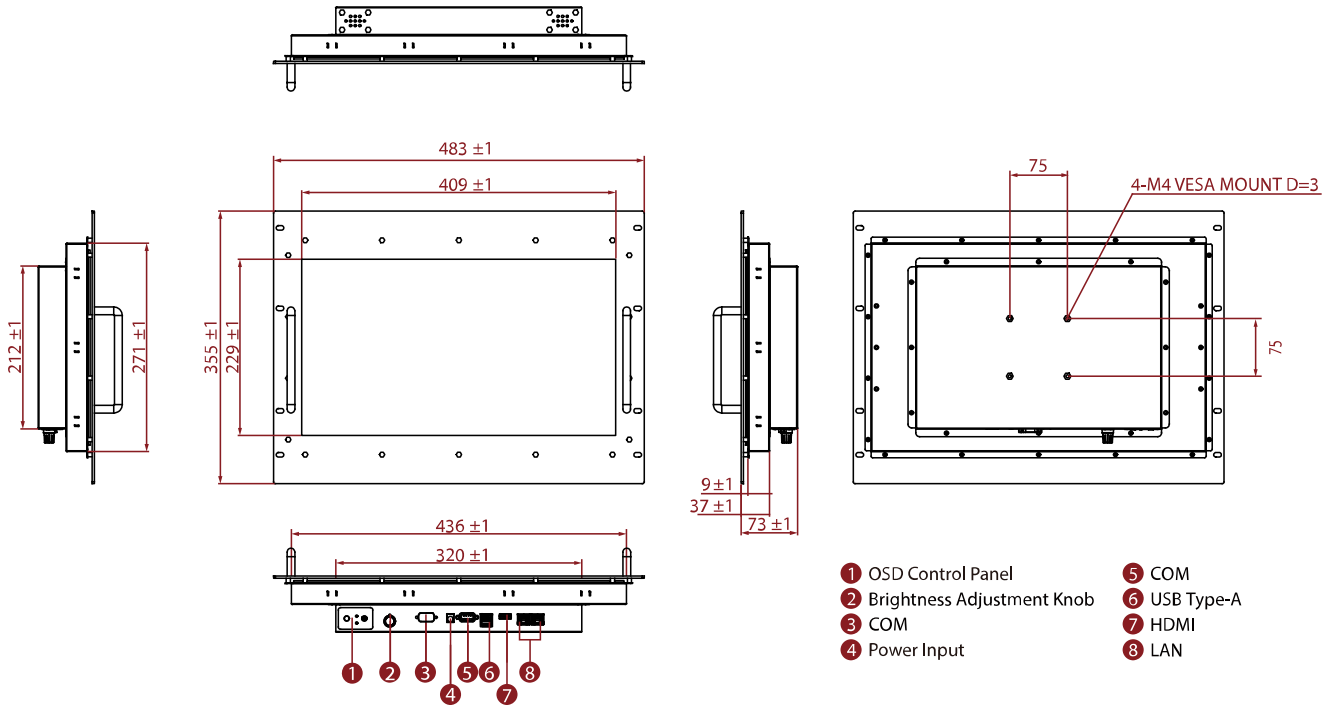

W18IW3S-RKA1

18.5" Intel® Core™ i5-8265U Rack Mount Panel PC

KEY FEATURES

- 18.5" 1920 x 1080 Resolution
- Intel® 8th Generation Core™ i5-8265U processor (turbo to 3.9GHz)
- Flexible storage devices, one 2.5-inch HDD and one SSD socket
- Multiple I/Os, Two Serial Ports and Two USB 3.0 Ports
- 12V DC Power input

SPECIFICATIONS

Display			
Resolution	1920x1080	Size	18.5 inches
Contrast Ratio	1000:1	Panel Brightness	350 nits
Display Color	16.7M Colors	View Angles	89,89,89,89
Active Area	408.96x230.04 mm	Touch / Glass	Resistive Touch Screen Protection Glass Without Touch Function (Optional)
System Specification			
Mechanical			
Dimension	483 x 355 x 73 mm	Mounting	Rack Mount
Enclosure	Metal Housing	Cooling System	Fanless design
Environment			
Operating Humidity	10% to 90% (non-condensing)	Operating Temperature	0~50°C
Storage Temperature	-10~60°C		
Certification			
Certification	CE, FCC		
IO Ports			
Power Input	1 x 12V DC, 2.5φ DC jack	USB Port	2 x USB3.0 (Type-A)
Serial Port	1 x RS232/422/485 (Default RS232) 1 x RS232	Video	1 x HDMI 1.4 (Optional)
Expansion Port	2 x M.2 slot(1 for WiFi, 1 for SSD)	LAN	2 x Giga LAN RJ45 Connector
Brightness Knob	1 x Brightness Adjustment Knob		
Control			
Button	1 x Power Button 1 x Reset Button		
Accessory			
Accessory	100~240V AC to DC Adapter Power Cord Driver CD & Manual VESA screws		

Power

Power Rating 12V DC (Lockable Power Jack)

Adapter

12V 84W

DIMENSIONS UNIT:MM

NOTE

1. The product shown in this datasheet is a standard model. For diagrams that contain customized or optional I/O, please contact the Winmate Sales Team for more information.