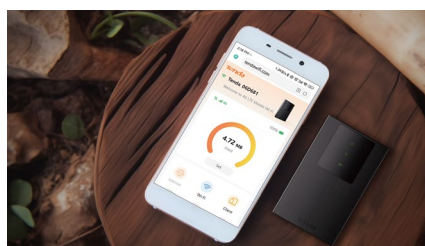

Simple Smart Mobile Management

No need to download APP, simply access 'tendawifi.com' using your mobile browser. Easily view detailed information like data usage, Wi-Fi, battery, etc., and effortlessly configure settings.