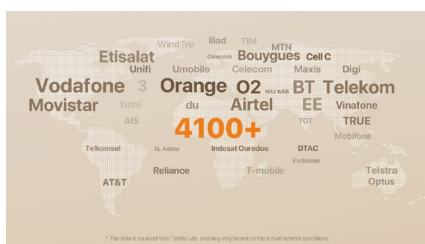

Compatible with 4100+ Operators, Plug and Play

It integrates SIM cards from 4000+ global operators. Simply insert the SIM card, power on, and connect without any configuration. It allows you to easily connect Wi-Fi wherever you are.

※ The data is sourced from Tenda Lab, and may vary based on the actual network conditions.