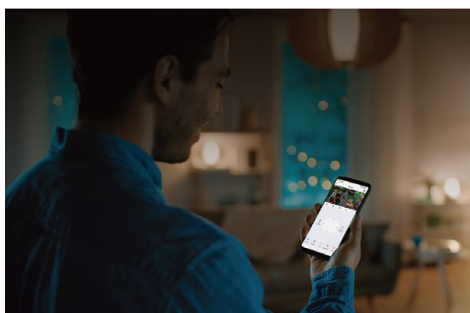

CH3-WCA

1080P Outdoor Wi-Fi Pan/Tilt Camera

CH3-WCA

1080P Outdoor Wi-Fi Pan/Tilt Camera

Products Description

The Outdoor Wi-Fi Pan/Tilt Camera CH3-WCA, is a high-performance outdoor surveillance camera that integrates 360° visual coverage, Full-Color night vision, 1080P resolution video, full-duplex two-way audio, human detection, sound and light alarm functions. The product is mostly used for outdoor monitoring scenarios such as courtyard, farms and shops, etc. The users can access the video via wireless or wired connection to the Internet.

F1.6 Large Aperture

With an F1.6 Large aperture, more light is captured, and the image is clearer and brighter even under weak light or dark night.

Smart Human Detection, Audio & Light Alert

When people enter the monitoring area, the camera will give an audible warning with spotlight flashing (three audio alarms can be customized), the alarm notifications will also be pushed to the smartphone in real time.

Selling Points

Two-way Audio

Real-time full-duplex two-way audio communication function enables you to chat with your family anytime and anywhere, bringing the most affectionate greetings to your beloved.