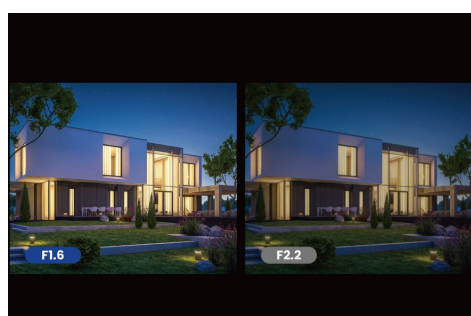

F1.6 Large Aperture

With an F1.6 Large aperture, more light is captured, and the image is clearer and brighter even under weak light or dark night.