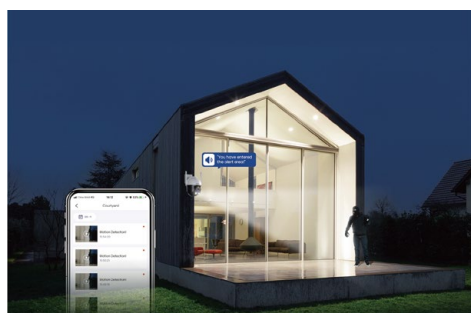

Smart Human Detection, Audio & Light Alert

When people enter the monitoring area, the camera will give an audible warning with spotlight flashing (three audio alarms can be customized), the alarm notifications will also be pushed to the smartphone in real time.