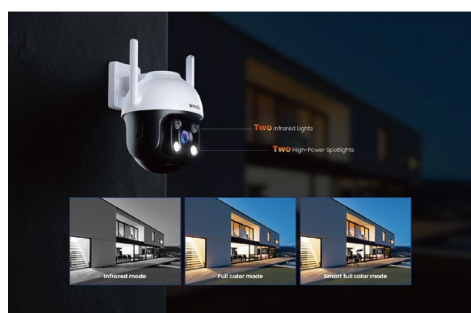

CH3-WCA

1080P Outdoor Wi-Fi Pan/Tilt Camera

CH3-WCA

1080P Outdoor Wi-Fi Pan/Tilt Camera

Products Description

The Outdoor Wi-Fi Pan/Tilt Camera CH3-WCA, is a high-performance outdoor surveillance camera that integrates 360° visual coverage, Full-Color night vision, 1080P resolution video, full-duplex two-way audio, human detection, sound and light alarm functions. The product is mostly used for outdoor monitoring scenarios such as courtyard, farms and shops, etc. The users can access the video via wireless or wired connection to the Internet.

Selling Points

360 ° Panoramic Coverage

Being able to pan and tilt to take in 360-degree field-of-view, leaving no monitoring dead zone, you can adjust the angle through TDSEE APP to view every corner in real time.

Real Dual Antenna

With accumulation of wireless technology for 20 years and MIMO technology, which can ensure a stable wireless connection of 250 meters. The camera also supports wired connection.

Full-color Mode

Equipped with two high-power spotlights and two IR lights, and high sensitive image sensors, your night vision is now lit up and in full-color. There are three available night vision modes: Smart Mode, Full-color Mode, and Black & White Mode.