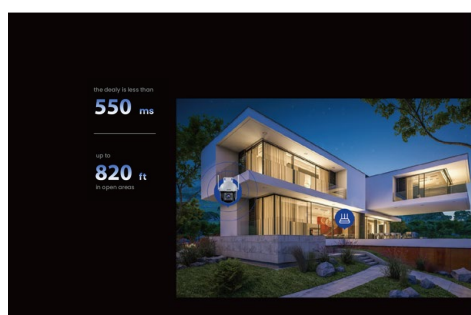

CH3-WCA

1080P Outdoor Wi-Fi Pan/Tilt Camera

CH3-WCA

1080P Outdoor Wi-Fi Pan/Tilt Camera

Products Description

The Outdoor Wi-Fi Pan/Tilt Camera CH3-WCA, is a high-performance outdoor surveillance camera that integrates 360° visual coverage, Full-Color night vision, 1080P resolution video, full-duplex two-way audio, human detection, sound and light alarm functions. The product is mostly used for outdoor monitoring scenarios such as courtyard, farms and shops, etc. The users can access the video via wireless or wired connection to the Internet.

Selling Points

360 ° Panoramic Coverage

Being able to pan and tilt to take in 360-degree field-of-view, leaving no monitoring dead zone, you can adjust the angle through TDSEE APP to view every corner in real time.