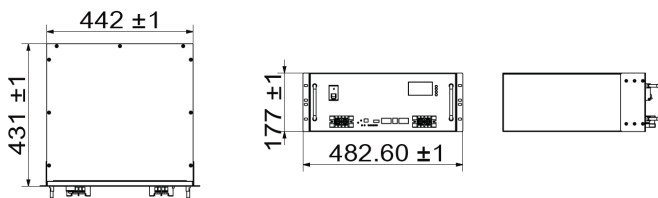

## Specifications

Model	KBLI511000		
Rated Capacity (5HR)	100Ah		
Nominal Voltage	51.2 V		
Discharge Ending Voltage	43.2 V		
Charging Limited Voltage	57.6 V		
Max. Charging Current	100A		
Max. Continue Discharging Current	100A		
Weight	Approx. 42 Kg		
Display	With display screen		
Parallel Connection	Parallel connection is optional (up to 15P).		
Dimensions (W*D*H) mm (inches)	442 (17.40") * 431 (16.97") * 177 (6.99")		
Protocol	CANBUS/ MODBUS		
Cell	3.2V 100Ah		
Design Life	More than 20 years		
Cycle Life	More than 3500 cycles at 100 % DOD		
IP Class	IP31		
Outer Package Material	Black bake lacquer steel case (battery rack or cabinet is optional)		
Operating Temperature	Charging: 0 to +60°C	Discharging: -20 to + 60°C	Storage: -20 to + 60°C

## Dimensions-mm